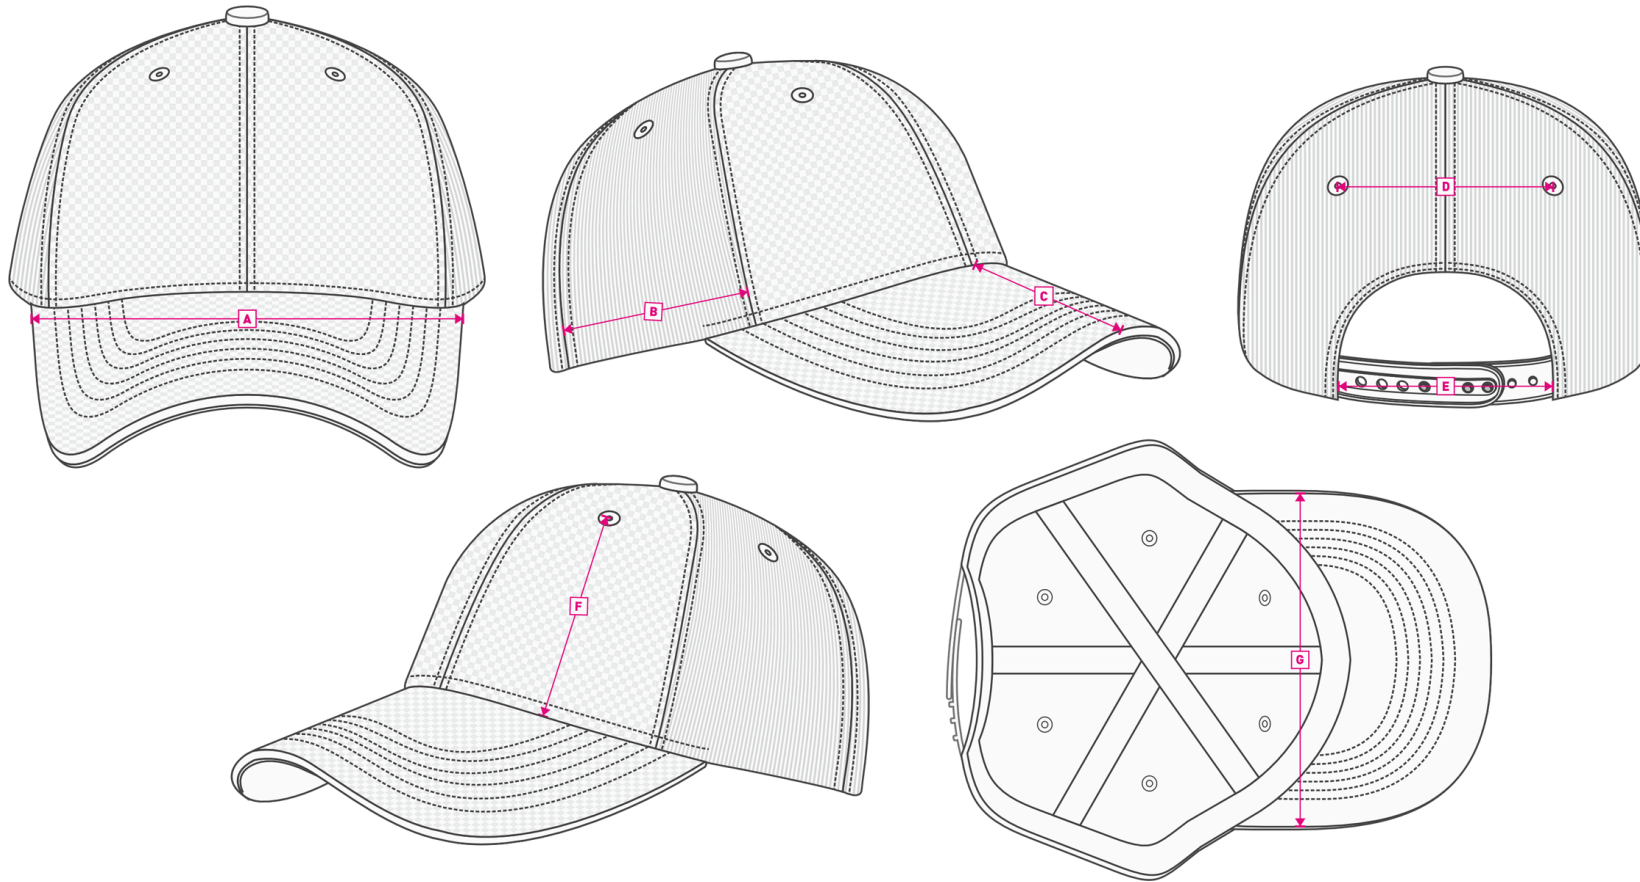

RELAX 4011

TECHNICAL SPECIFICATION

| | | | |
|-------------------|----------------------|----------------|------------------------|
| Style: | Standart 6 panel cap | Front: | Structured |
| Color: | Royal blue | Peak: | Curved peak |
| Number of panels: | 5 | Eyelets: | Yes |
| Closure: | Plastic | Specification: | -- |
| Material: | 100% polyester | Size: | Universal |
| Others: | - | Colors: | 10 |
| Packing: | 50/200 pieces | Size: | 58cm One size fits all |
| Made in: | China | Weight: | 0,10 Kg |

6 PANEL SNAP

STANDART PEAK

RETRO CLOSURE

COTTON SWEATBAND

Hand wash/ do not bleach/ do not dry by tumble dryers/ dry flat/ do not iron/ do not dry clean/,do not professional wet clean

TECHNICAL SIZE

| | |
|----------------------|-------|
| A FRONT WIDTH | 180mm |
| B SIDE PANEL WIDTH | 95mm |
| C DEPTH OF PEAK | 70mm |
| D EYELETS WIDTH | 75mm |
| E CLOSURE SIZE | 65mm |
| F EYELET DISTANCE | 85mm |
| G PEAK WIDTH | 160mm |